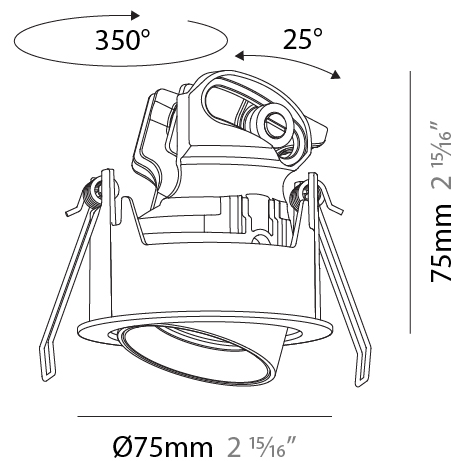

GENERAL

Series: Invader Compact
Subseries: Invader Compact Adjustable
Partner: Prolicht
Division: Architectural
Installation: Recessed
Product Type: Downlight
Mounting Location: Ceiling
Light Distribution: Downlight

PHYSICAL

Aperture Sizes - Downlights: 1"
Shape: Round
Diameter (mm): 75
Diameter (in): 2 15/16
Height (mm): 75
Height (in): 2 15/16
Ceiling Thickness (mm): 1 - 25
Ceiling Thickness (in): 1/16 - 1
Min. Recessing Depth (mm): 85
Min. Recessing Depth (in): 3 3/8
Fixture Finish: SSR / BKV / CWI / CRY / HAB / UFT / ITA / RUA / FTG / MYG / LOD / PUS / FRO / FUP / KIA / POP / BLS / SPG / MEY / GOH / CHC / COM / ABZ / JAG / OBR / MOS / ROR
Fixture Material: Aluminum
Cut-out Measurements: D. 68mm / 2 11/16"

ELECTRICAL

Lamp Type: LED (Zhaga Standard)
Input Wattage (W): 11
Total Output Wattage (W): 10
Dimming: Dali Dimming
Driver Included: No
Driver Location: Recessed Housing
Driver Type: Constant Current - 120Vac
Housing: See Components
Input Voltage (V): 120
Constant Current (MA): 250

LED

Number of LEDs: 1
Color Temperature (°K): Warm Dim
Max. Delivered Lumen (lm): 862
Nominal Lumen (lm): 1004
CRI: >90 CRI
Lamp Life (hrs): 50000

OPTICAL

Reflector: 24 / 40 / 54
Adjustability: Rotational 350° / Tilt 25°

RATINGS AND CERTIFICATIONS

Certified By: Certified for North American Standards
IP rating: IP40