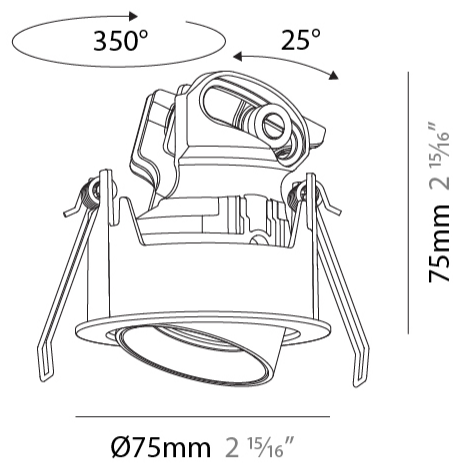

PHYSICAL

Aperture Sizes - Downlights: 1"
Shape: Round
Diameter (mm): 75
Diameter (in): 2 ¹⁵/₁₆
Height (mm): 75
Height (in): 2 ¹⁵/₁₆
Ceiling Thickness (mm): 1 - 25
Ceiling Thickness (in): 1/16 - 1
Min. Recessing Depth (mm): 85
Min. Recessing Depth (in): 3 ³/₈
Fixture Finish: SSR / BKV / CWI / CRY / HAB / UFT / ITA / RUA / FTG / MYG / LOD / PUS / FRO / FUP / KIA / POP / BLS / SPG / MEY / GOH / CHC / COM / ABZ / JAG / OBR / MOS / ROR
Fixture Material: Aluminum
Cut-out Measurements: D. 68mm / 2 11/16"
Upon Request: Unique Sizes Unique Ceiling Thickness

ELECTRICAL

Lamp Type: LED (Zhaga Standard)
Input Wattage (W): 11
Total Output Wattage (W): 10
Dimming: Tri-Mode (Non-Dimming and Phase Dimming (120Vac only) and 0-10V Dimming)
Driver Included: No
Driver Location: Recessed Housing
Driver Type: Constant Current - 120Vac
Driver Class: Class 2
Housing: See Components
Input Voltage (V): 120 - 277
Constant Current (MA): 500

LED

Number of LEDs: 1
Color Temperature (°K): 2700 / 3000 / 3500 / 4000
Max. Delivered Lumen (lm): 812 / 860 / 892 / 911
Nominal Lumen (lm): 1141 / 1194 / 1238 / 1266
CRI: >90 CRI
Lamp Life (hrs): 50000

OPTICAL

Reflector: 22 / 38 / 48
Adjustability: Rotational 350° / Tilt 25°

RATINGS AND CERTIFICATIONS

Certified By: Certified for North American Standards
IP rating: IP40